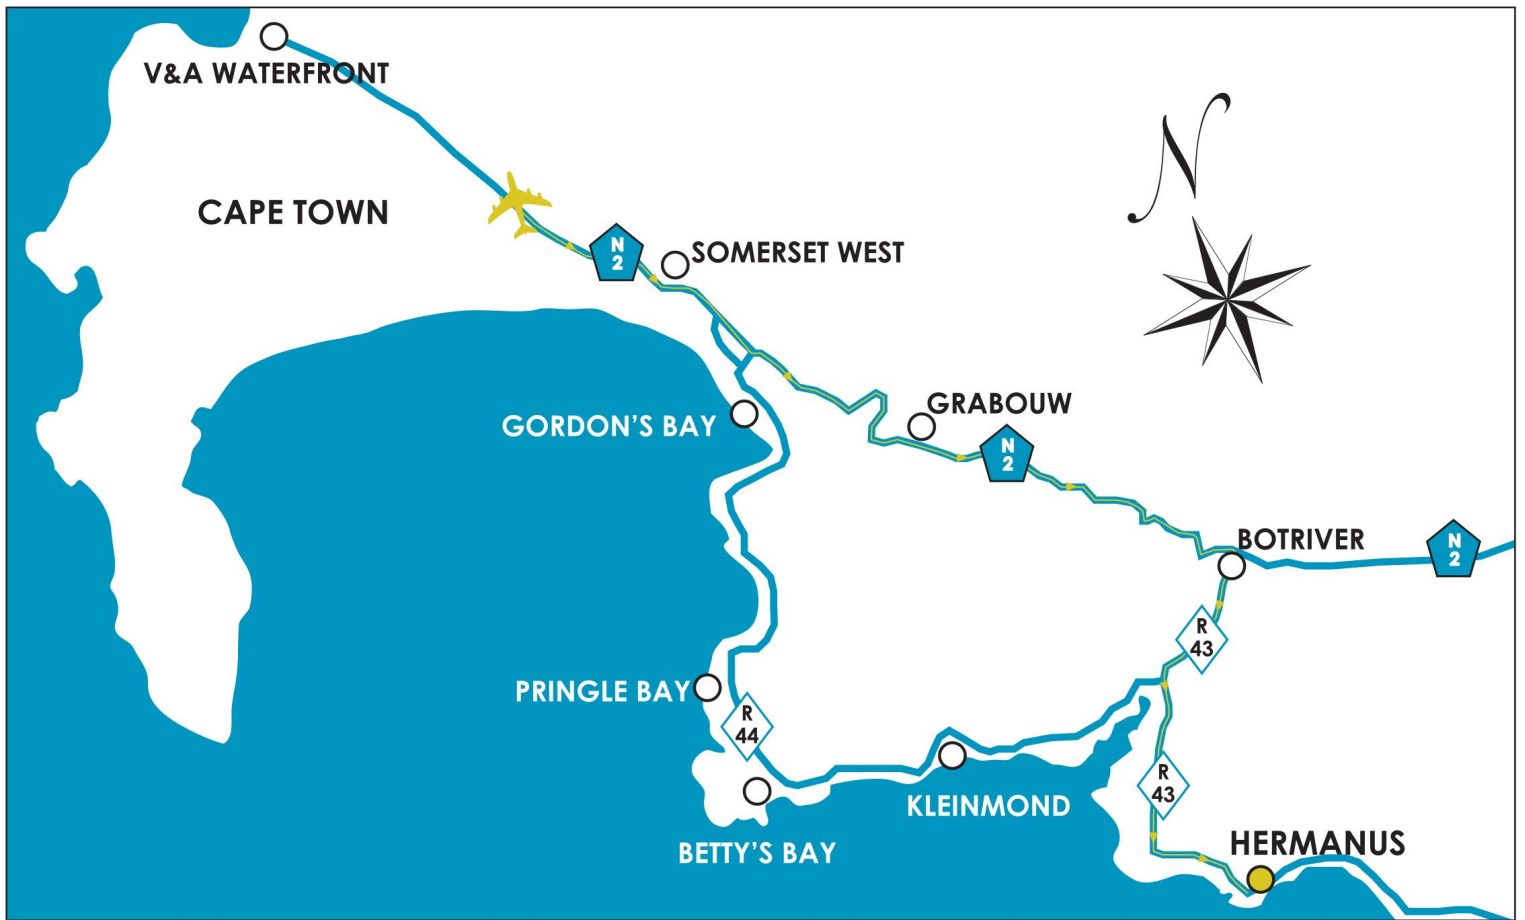

HARBOUR HOUSE HERMANUS
HOTEL & APARTMENTS

22 Harbour Road
Hermanus
Western Cape
South Africa
+27 (0)28 3121799

Directions from Airport

1. Exit airport and take the N2 towards Somerset West.
2. Pass over Sir Lowry's Pass.
3. Continue straight for approximately 20 minutes, pass Grabouw on your left and carry on the N2 over the Houw Hoek Pass.
4. Take the Hermanus off ramp to your left on the R43.
5. Continue on the R43 towards Hermanus.
6. You will pass the Kleinmond turn off on your left, carry on with the R43 past Fisherhaven, Hawston, Vermont, Onrus and Sandbaai.
7. When you come to the 4 way traffic light by the Engen garage, continue straight.
8. The R43 leads into the Main road of Hermanus.
9. At the circle take the second exit.
10. Turn right by the Shell garage.
11. At the stop turn left into Marine Drive and continue for about 600m. The road will take a bend, then keep left into Harbour Road.
12. We are the second building on your left hand side opposite The Burgundy Restaurant.